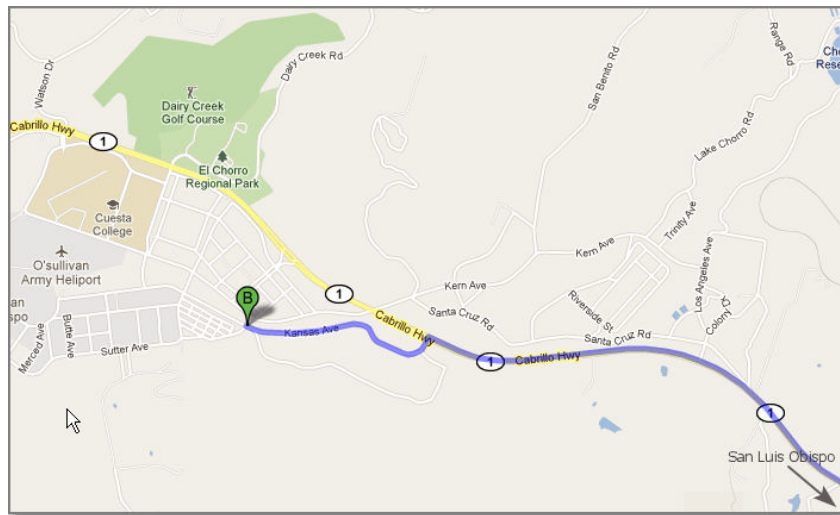

Directions to the Joint Information Center

1525 Kansas Ave, San Luis Obispo, CA, 93405

The 2011 Siren Test Volunteer Orientation Meeting
will be held at the **Joint Information Center**.
at 5:30 – 6:30 pm on Tuesday, August 9, 2011.

Driving Directions

To get from San Luis Obispo to the Joint Information Center (JIC) from San Luis Obispo:

- Take Highway 1 (N Santa Rosa St.) to Morro Bay.
- Pass through the stoplight at the California Men's Colony prison facility at Colony Road.
- Turn left at the next stop light from Highway 1 onto 'Kansas Avenue.'
 - There is a large green freeway sign saying to turn left for the County Emergency Operations Center (EOC).
 - If you pass through another stop light and see Cuesta College on your left, you've gone too far.

To get from Kansas Avenue to the JIC

- After turning onto Kansas Avenue, look straight ahead. There is a large parking area straight in front of you. In that parking area are two trailers, one behind the other.
- Turn into that parking lot.
- Walk to the East (left) side of the trailers, and through a walkway, to the back trailer.